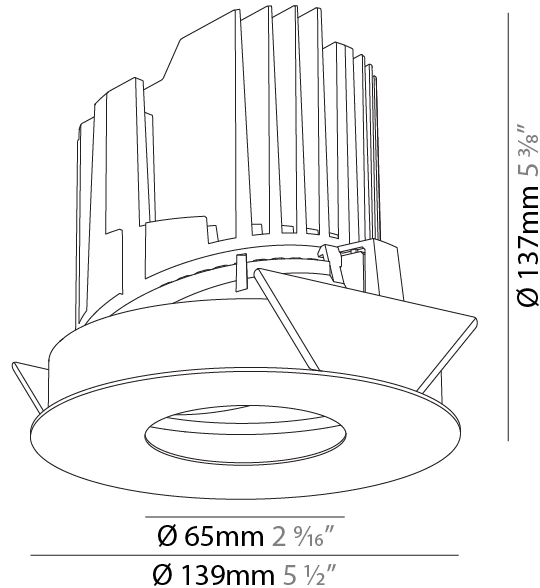

PHYSICAL

Shape: Round
Diameter (mm): 139
Diameter (in): 5 1/2
Height (mm): 137
Height (in): 5 3/8
Ceiling Thickness (mm): 10 / 12.5 / 15 / 25
Ceiling Thickness (in): 3/8 or 1/2 or 9/16
Min. Recessing Depth (mm): 150
Min. Recessing Depth (in): 5 7/8
Light Distribution: Adjustable / Asymmetric
Weight (kg): 0.865
Weight (lbs): 1.9
Fixture Finish: SSR / BKV / CWI / CRY / HAB / LAG / UFT / ITA / RUA / RUR / MIC / FTG / MYG / TWT / LOD / PUS / FRO / FUP / KIA / POP / BLS / SPG / MEY / GOH / GUM / CHC / COM / ABZ / JAG / OBR / MOS / ROR
Fixture Material: Aluminum Die Cast
Cut-out Measurements: 130mm / 5 1/8"

ELECTRICAL

Lamp Type: LED (Zhaga Standard)
Input Wattage (W): 28.6
Total Output Wattage (W): 26
Dimming: Tri-Mode (Non-Dimming and Phase Dimming (120Vac only) and 0-10V Dimming)
Driver Included: No
Driver Location: Recessed Housing
Driver Type: Constant Current - Universal
Housing: See components
Input Voltage (V): 120 - 277
Constant Current (MA): 700

LED

Number of LEDs: 1
Color Temperature (°K): 2700 / 3000 / 3500 / 4000
Max. Delivered Lumen (lm): 1890 / 1930 / 2028 / 2070
Nominal Lumen (lm): 3210 / 3290 / 3459 / 3530
CRI: >90 CRI
Lamp Life (hrs): 50000

OPTICAL

Reflector: 20 / 25 / 40
Adjustability: Fixed

RATINGS AND CERTIFICATIONS

Certified By: Certified for North American Standards
IP rating: IP20

Ø 65mm 2 9/16"

Ø 139mm 5 1/2"